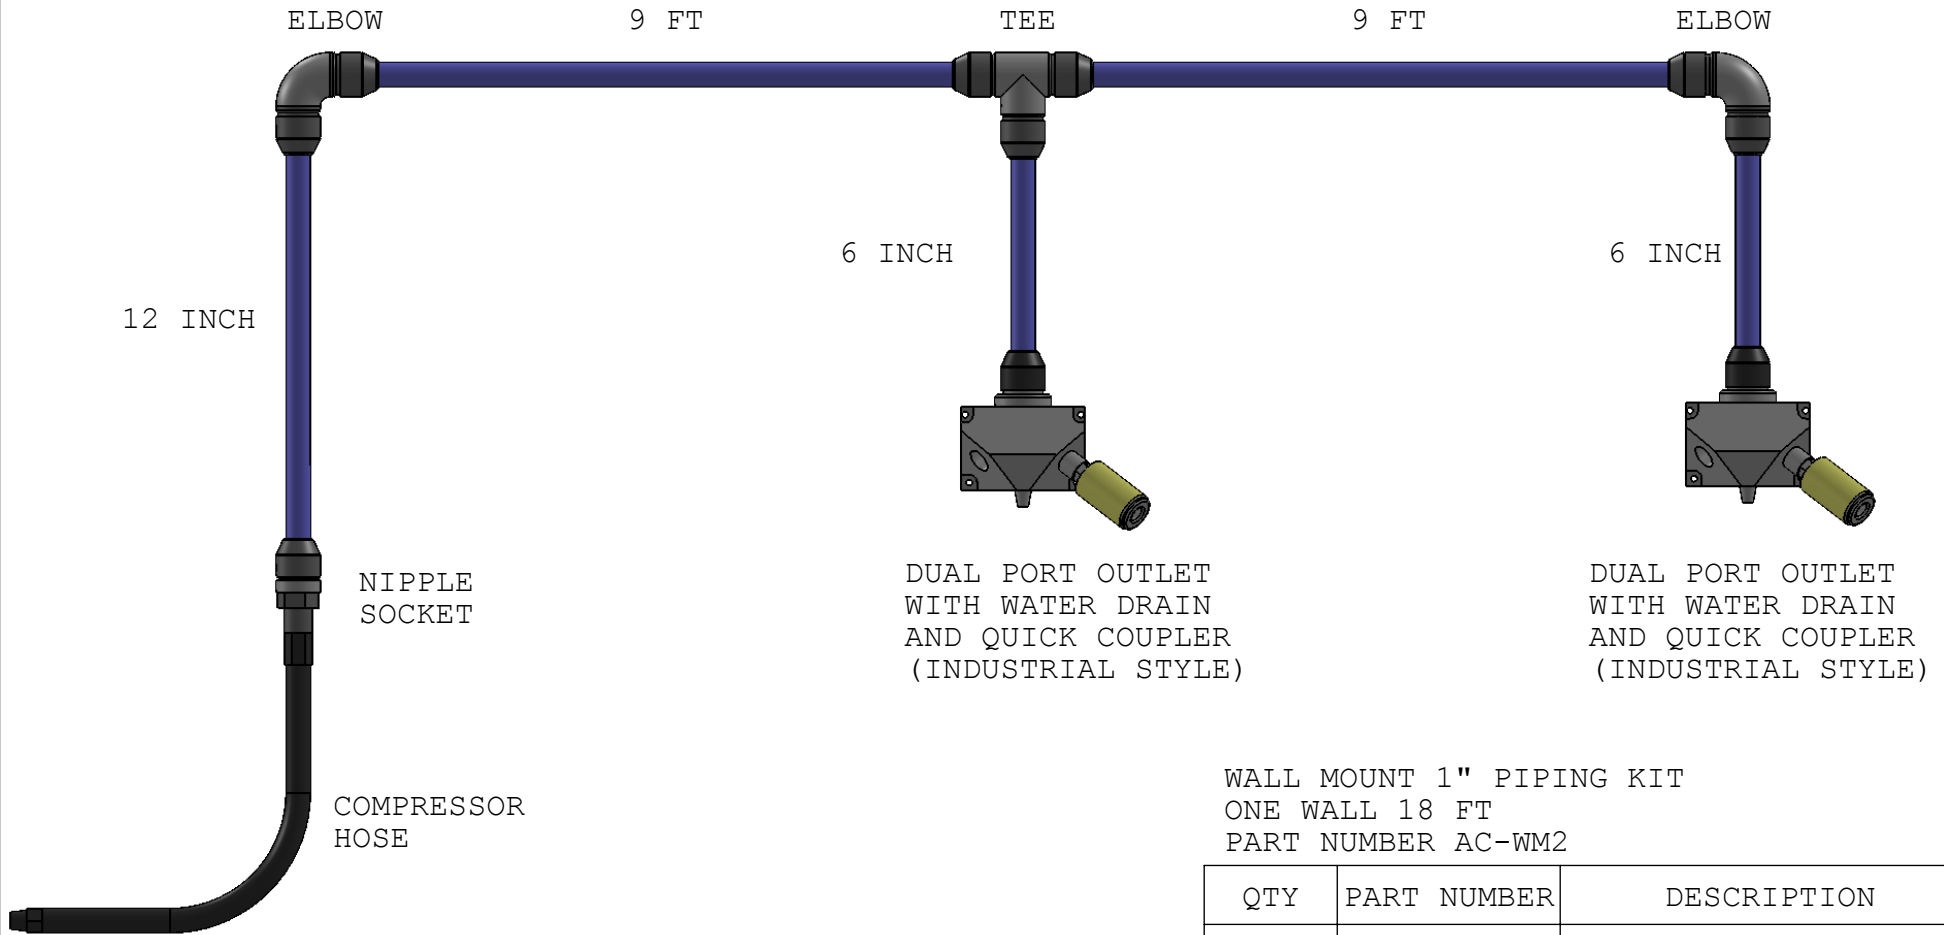

ENGINEERED SPECIALTIES, LLC
RAPIDAIR PRODUCTS
WWW.RAPIDAIRPRODUCTS.COM
PH 800-954-3310
EMAIL: INFO@RAPIDAIRPRODUCTS.COM
3-2011

WALL MOUNT 1" PIPING KIT
ONE WALL 18 FT
PART NUMBER AC-WM2

QTY	PART NUMBER	DESCRIPTION
2	2810 2063	1" PIPE 9 FT
1	2810 2064	1" PIPE 2 FT
2	2810 2003	1" ELBOW
1	2810 2005	1" TEE
5	2810 2122	1" PIPE MOUNT CLIP
1	2810 2118	1" NIPPLE X 3/4 MNPT
2	2810 2024	DUAL PORT OUTLET
1	50214	3/4 X 2 FOOT HOSE
2	D-2FM2-B	QUICK COUPLER
1	D-2M2	COUPLER NIPPLE MALE
1	D-2FF2	COUPLER NIPPLE FEMALE
2	50136	1/2 NPT HEX PLUG