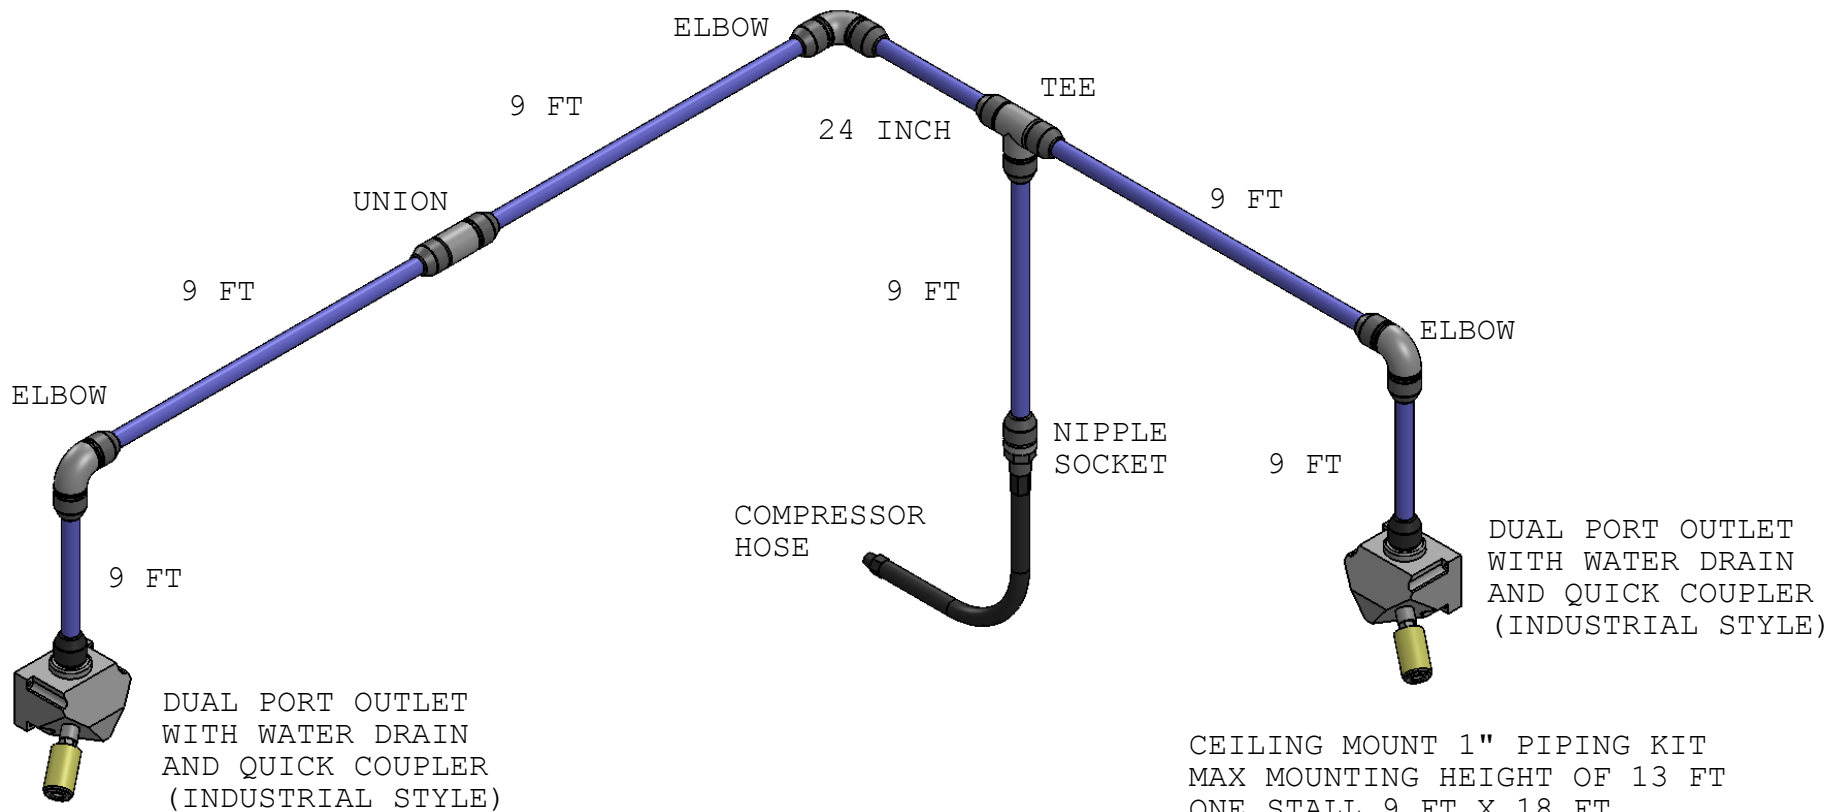

CEILING MOUNT 1" PIPING KIT
MAX MOUNTING HEIGHT OF 13 FT
ONE STALL 9 FT X 18 FT
PART NUMBER AC-CM2

QTY	PART NUMBER	DESCRIPTION
6	2810 2063	1" PIPE 9 FT
1	2810 2064	1" PIPE 2 FT
3	2810 2003	1" ELBOW
1	2810 2005	1" TEE
1	2810 2003	1" UNION
13	2810 2122	1" PIPE MOUNT CLIP
1	2810 2018	1" NIPPLE X 3/4 MNPT
2	2810 2024	DUAL PORT OUTLET
1	50212	3/4 X 2 FOOT HOSE
2	D-2FM2-B	QUICK COUPLER
1	D-2M2	COUPLER NIPPLE MALE
1	D-2FF2	COUPLER NIPPLE FEMALE
2	50136	1/2 NPT HEX PLUG

ENGINEERED SPECIALTIES, LLC
RAPIDAIR PRODUCTS
WWW.RAPIDAIRPRODUCTS.COM
PH 800-954-3310
EMAIL: INFO@RAPIDAIRPRODUCTS.COM
3-2011