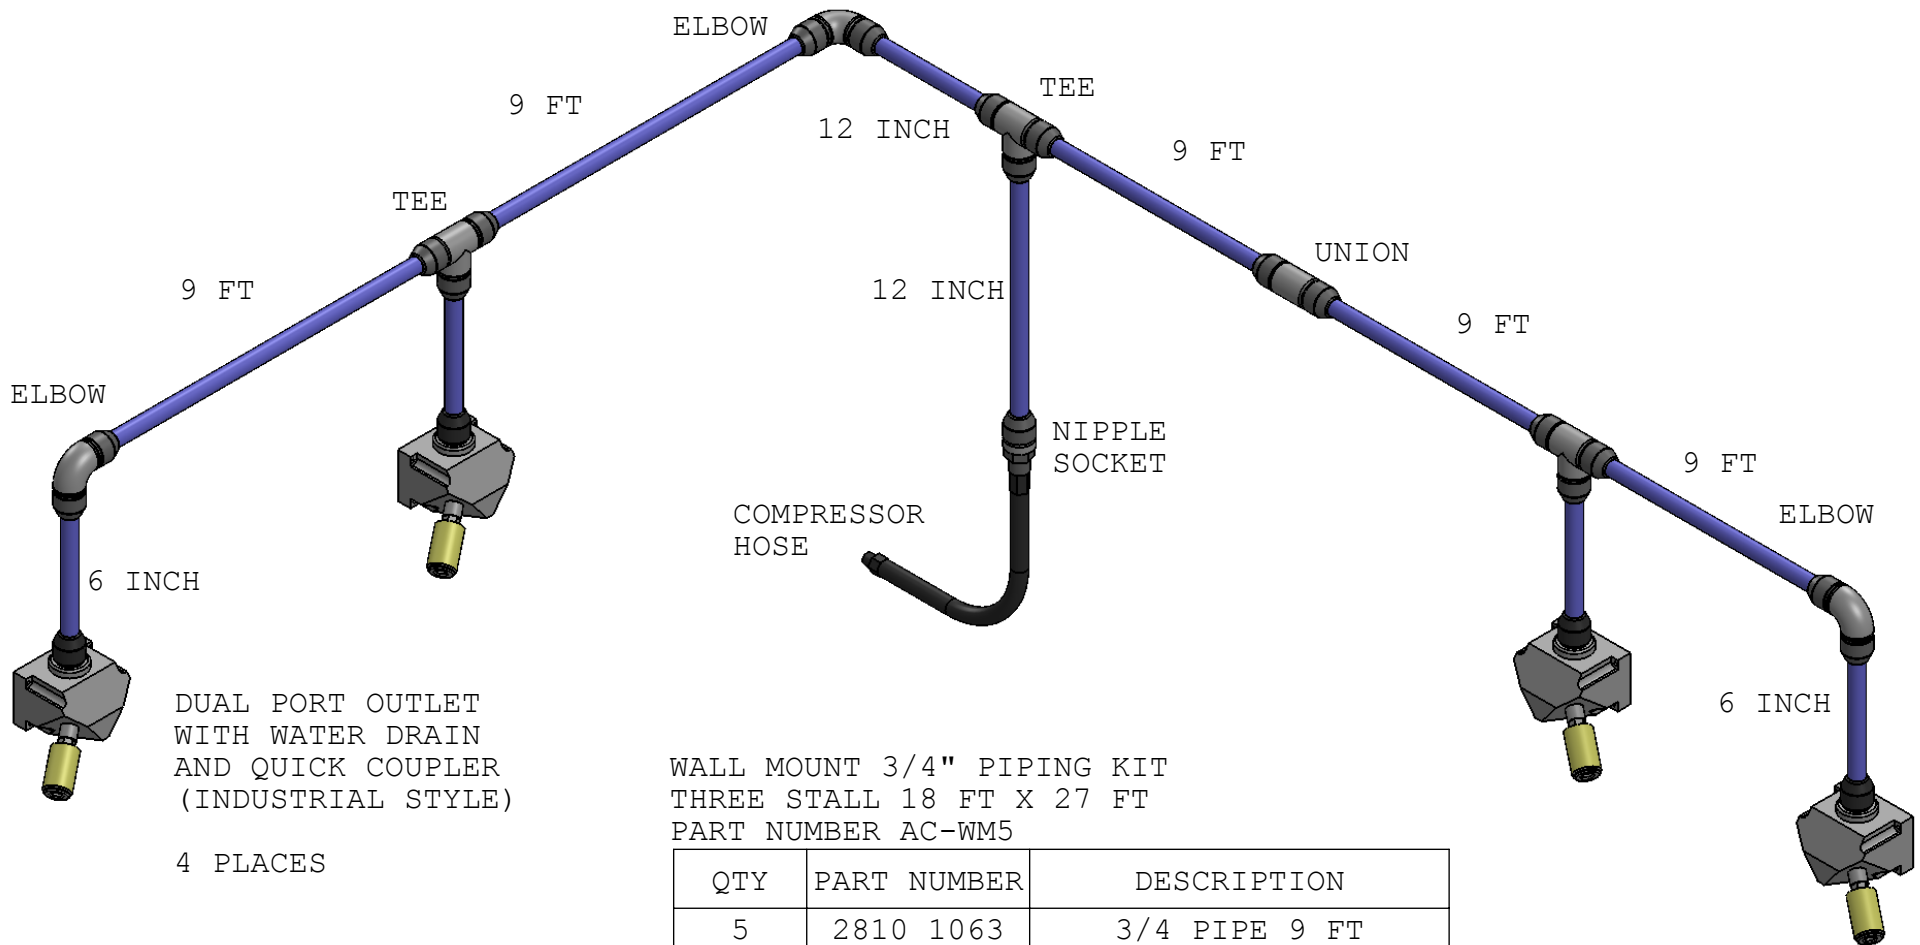

WALL MOUNT 3/4" PIPING KIT
THREE STALL 18 FT X 27 FT
PART NUMBER AC-WM5

QTY	PART NUMBER	DESCRIPTION
5	2810 1063	3/4 PIPE 9 FT
3	2810 1064	3/4 PIPE 2 FT
3	2810 1003	3/4 ELBOW
3	2810 1005	3/4 TEE
1	2810 1003	3/4 UNION
11	2810 1122	3/4 PIPE MOUNT CLIP
1	2810 1018	3/4 NIPPLE X 1/2 MNPT
4	2810 1024	DUAL PORT OUTLET
1	50212	1/2 X 2 FOOT HOSE
4	D-2FM2-B	QUICK COUPLER
2	D-2M2	COUPLER NIPPLE MALE
2	D-2FF2	COUPLER NIPPLE FEMALE
4	50136	1/2 NPT HEX PLUG

ENGINEERED SPECIALTIES, LLC
RAPIDAIR PRODUCTS
WWW.RAPIDAIRPRODUCTS.COM
PH 800-954-3310
EMAIL: INFO@RAPIDAIRPRODUCTS.COM
3-2011