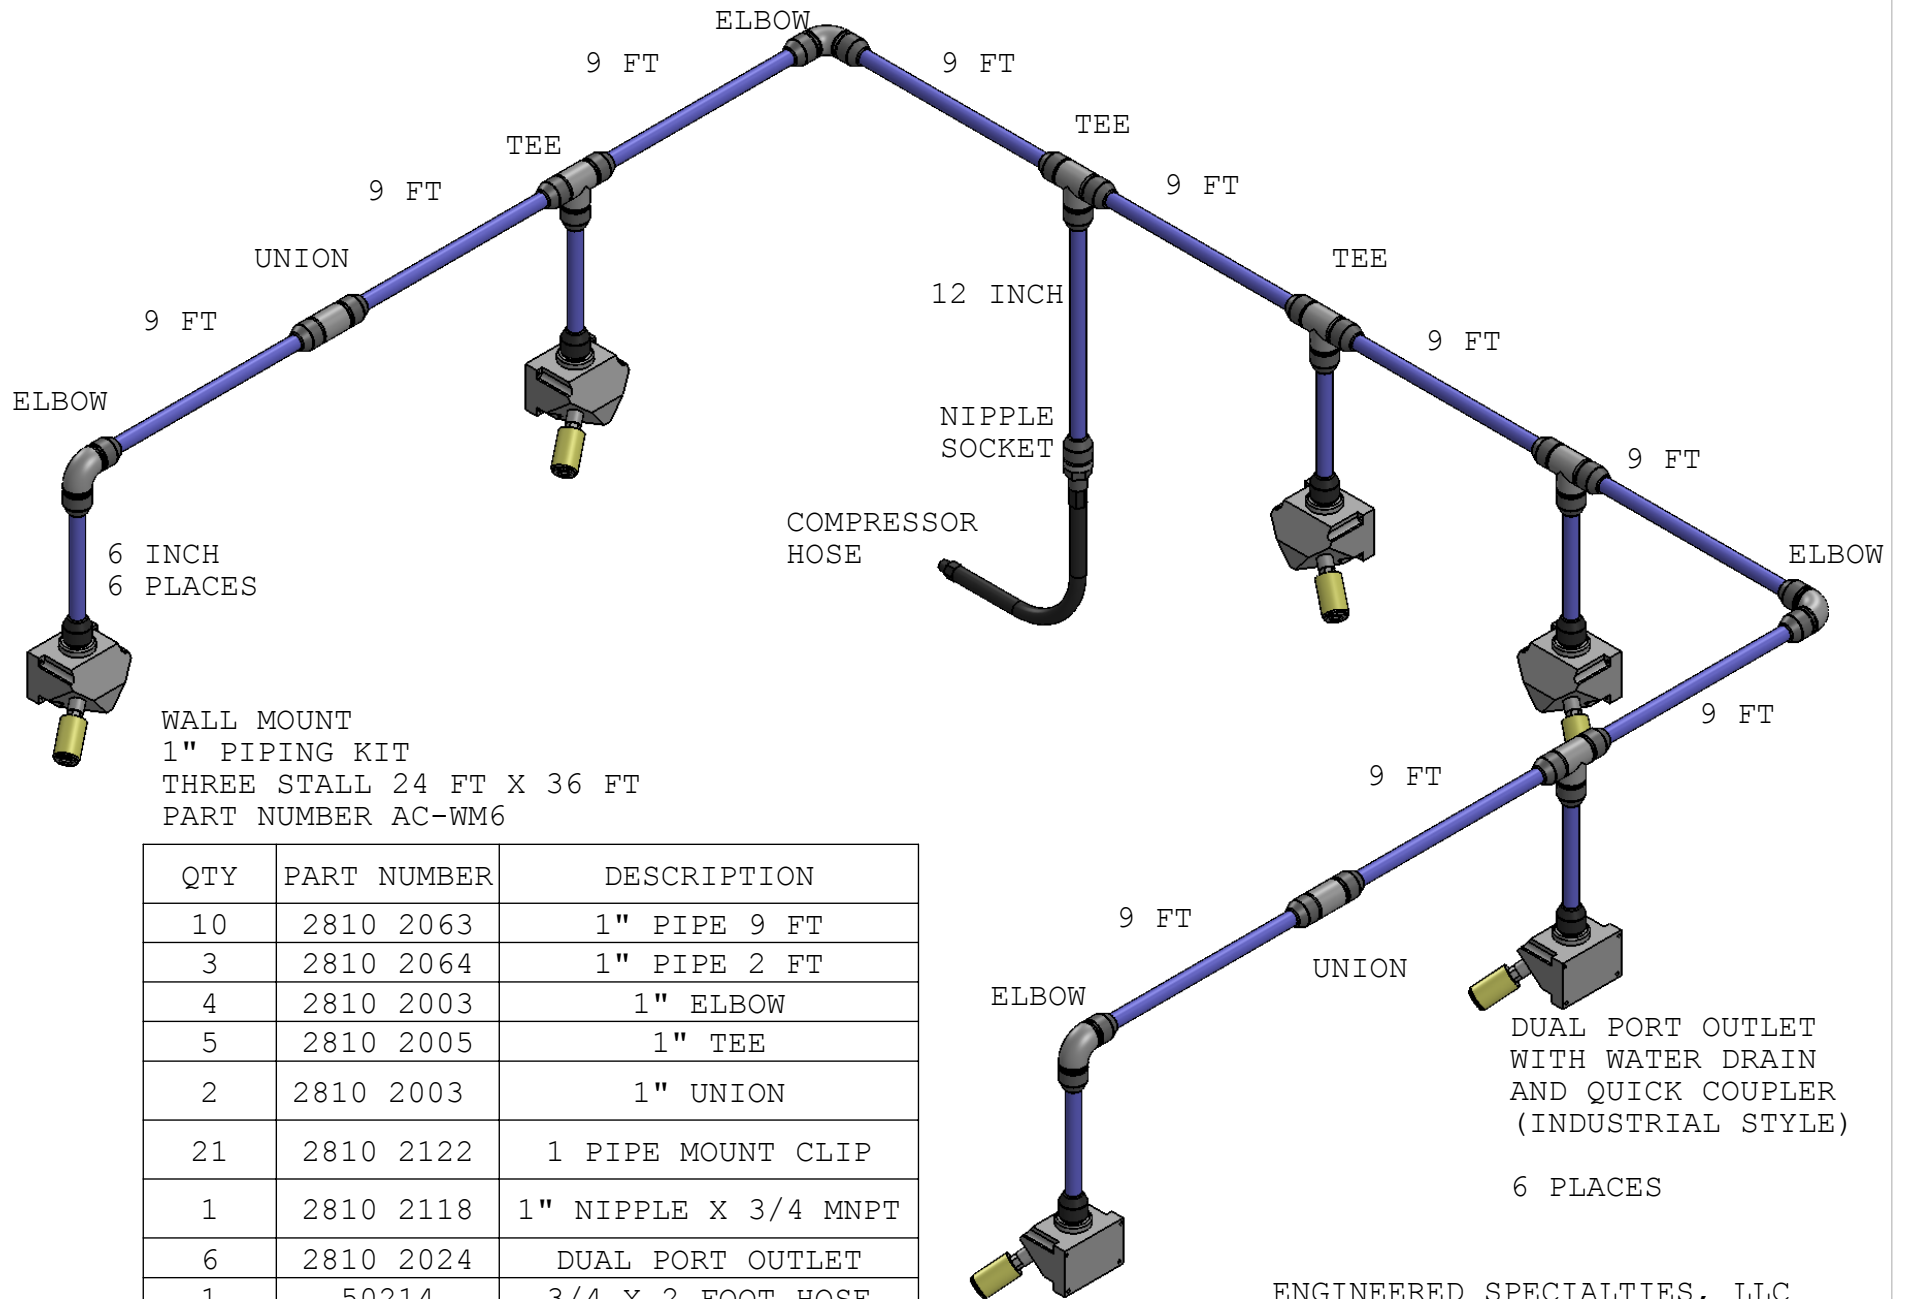

WALL MOUNT
1" PIPING KIT
THREE STALL 24 FT X 36 FT
PART NUMBER AC-WM6

QTY	PART NUMBER	DESCRIPTION
10	2810 2063	1" PIPE 9 FT
3	2810 2064	1" PIPE 2 FT
4	2810 2003	1" ELBOW
5	2810 2005	1" TEE
2	2810 2003	1" UNION
21	2810 2122	1 PIPE MOUNT CLIP
1	2810 2118	1" NIPPLE X 3/4 MNPT
6	2810 2024	DUAL PORT OUTLET
1	50214	3/4 X 2 FOOT HOSE
6	D-2FM2-B	QUICK COUPLER
2	D-2M2	COUPLER NIPPLE MALE
2	D-2FF2	COUPLER NIPPLE FEMALE
6	50136	1/2 NPT HEX PLUG

ENGINEERED SPECIALTIES, LLC
RAPIDAIR PRODUCTS
WWW.RAPIDAIRPRODUCTS.COM
PH 800-954-3310
EMAIL: INFO@RAPIDAIRPRODUCTS.COM
3-2011