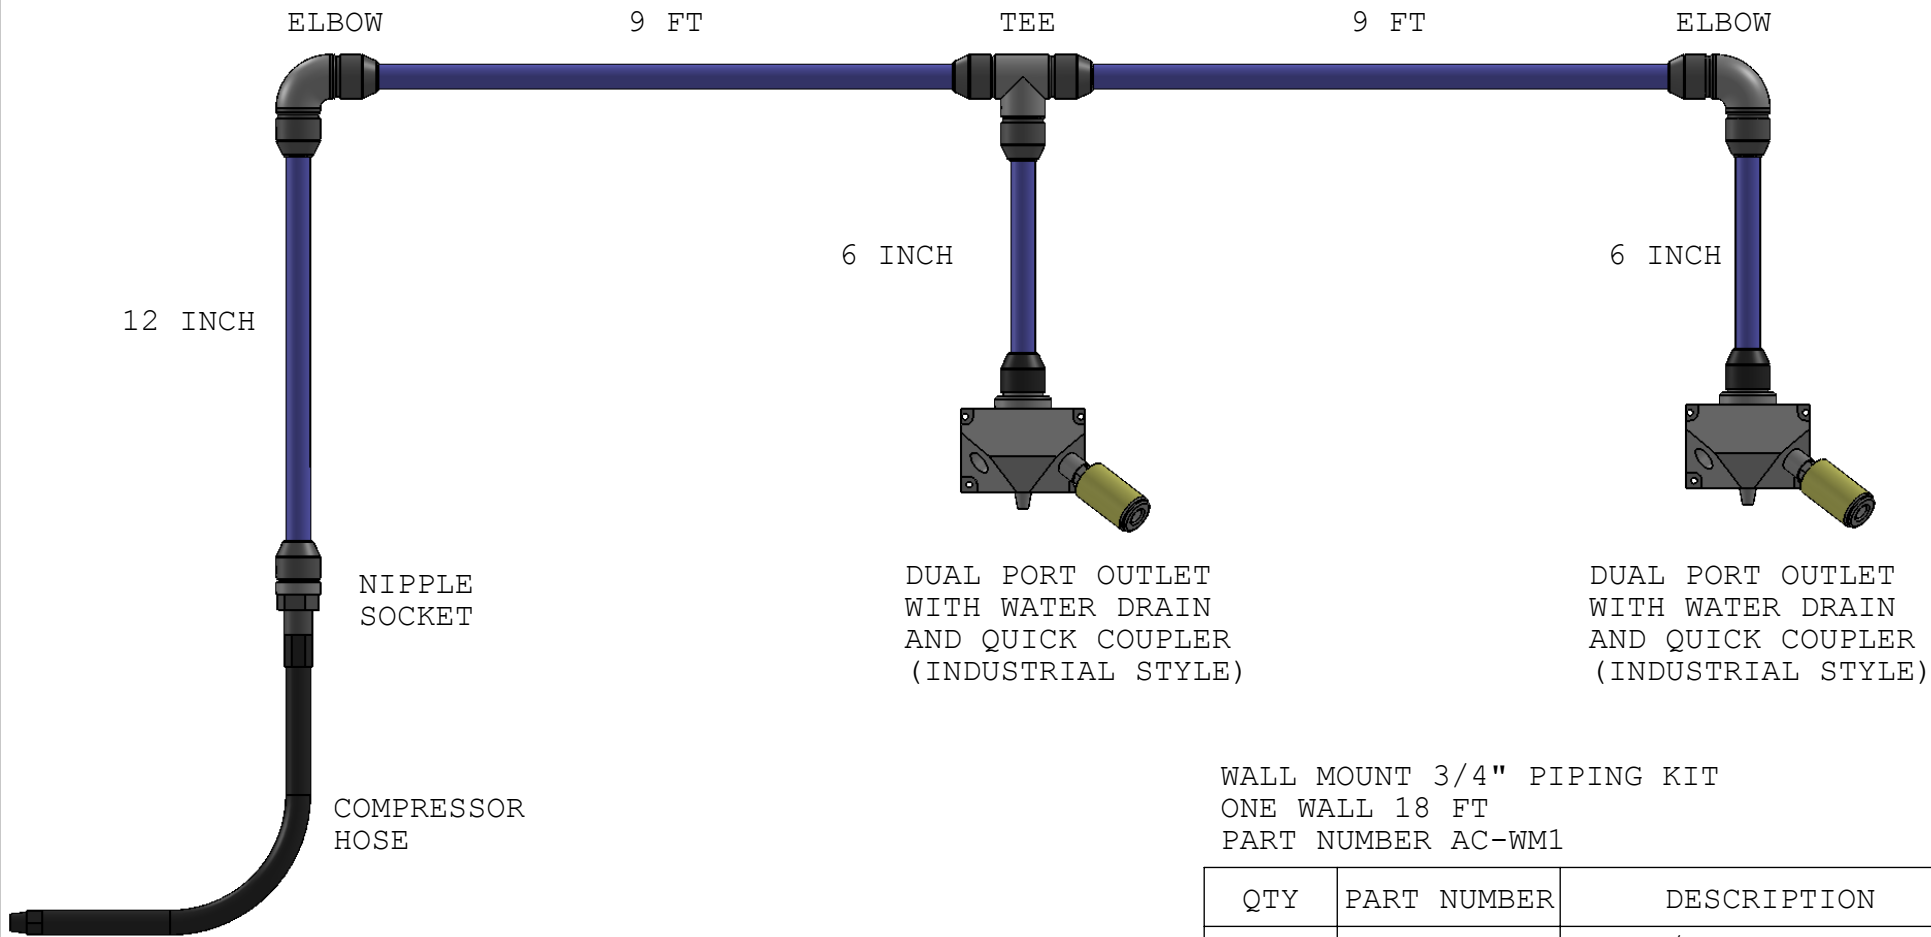

WALL MOUNT 3/4" PIPING KIT
ONE WALL 18 FT
PART NUMBER AC-WM1

QTY	PART NUMBER	DESCRIPTION
2	2810 1063	3/4 PIPE 9 FT
1	2810 1064	3/4 PIPE 2 FT
2	2810 1003	3/4 ELBOW
1	2810 1005	3/4 TEE
5	2810 1122	3/4 PIPE MOUNT CLIP
1	2810 1018	3/4 NIPPLE X 1/2 MNPT
2	2810 1024	DUAL PORT OUTLET
1	50212	1/2 X 2 FOOT HOSE
2	D-2FM2-B	QUICK COUPLER
1	D-2M2	COUPLER NIPPLE MALE
1	D-2FF2	COUPLER NIPPLE FEMALE
2	50136	1/2 NPT HEX PLUG

ENGINEERED SPECIALTIES, LLC
RAPIDAIR PRODUCTS
WWW.RAPIDAIRPRODUCTS.COM
PH 800-954-3310
EMAIL: INFO@RAPIDAIRPRODUCTS.COM
3-2011