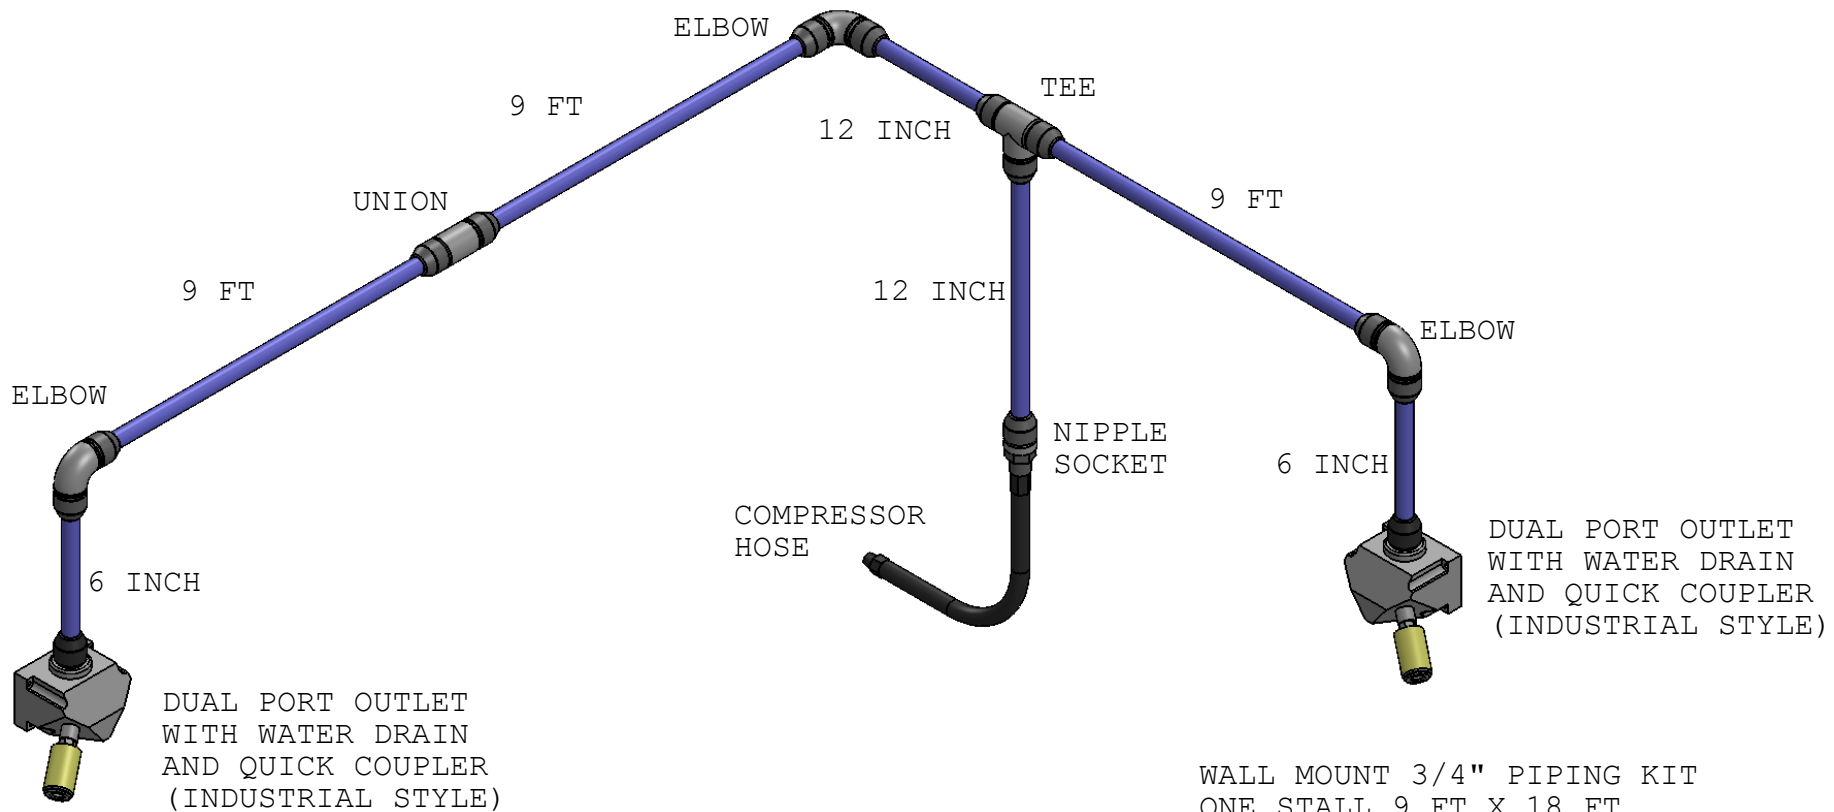

CEILING MOUNT 1" PIPING KIT TWO STALL PRICE \$549.99
Part Number AC-CM4
Covers 18 ft x 18 ft with three air outlets
Main line mounted at ceiling height up to 13 ft

CEILING MOUNT 1" PIPING KIT TWO STALL PRICE \$669.99
Part Number AC-CM5
Covers 18 ft x 27 ft with four air outlets
Main line mounted at ceiling height up to 13 ft

WALL MOUNT 3/4" PIPING KIT
 ONE WALL 18 FT
 PART NUMBER AC-WM1

QTY	PART NUMBER	DESCRIPTION
2	2810 1063	3/4 PIPE 9 FT
1	2810 1064	3/4 PIPE 2 FT
2	2810 1003	3/4 ELBOW
1	2810 1005	3/4 TEE
5	2810 1122	3/4 PIPE MOUNT CLIP
1	2810 1018	3/4 NIPPLE X 1/2 MNPT
2	2810 1024	DUAL PORT OUTLET
1	50212	1/2 X 2 FOOT HOSE
2	D-2FM2-B	QUICK COUPLER
1	D-2M2	COUPLER NIPPLE MALE
1	D-2FF2	COUPLER NIPPLE FEMALE
2	50136	1/2 NPT HEX PLUG

WALL MOUNT 1" PIPING KIT
 ONE WALL 18 FT
 PART NUMBER AC-WM2

QTY	PART NUMBER	DESCRIPTION
2	2810 2063	1" PIPE 9 FT
1	2810 2064	1" PIPE 2 FT
2	2810 2003	1" ELBOW
1	2810 2005	1" TEE
5	2810 2122	1" PIPE MOUNT CLIP
1	2810 2118	1" NIPPLE X 3/4 MNPT
2	2810 2024	DUAL PORT OUTLET
1	50214	3/4 X 2 FOOT HOSE
2	D-2FM2-B	QUICK COUPLER
1	D-2M2	COUPLER NIPPLE MALE
1	D-2FF2	COUPLER NIPPLE FEMALE
2	50136	1/2 NPT HEX PLUG

DUAL PORT OUTLET
 WITH WATER DRAIN
 AND QUICK COUPLER
 (INDUSTRIAL STYLE)

DUAL PORT OUTLET
 WITH WATER DRAIN
 AND QUICK COUPLER
 (INDUSTRIAL STYLE)

QTY	PART NUMBER	DESCRIPTION
4	2810 1063	3/4 PIPE 9 FT
2	2810 1064	3/4 PIPE 2 FT
3	2810 1003	3/4 ELBOW
1	2810 1005	3/4 TEE
2	2810 1003	3/4 UNION
9	2810 1122	3/4 PIPE MOUNT CLIP
1	2810 1018	3/4 NIPPLE X 1/2 MNPT
2	2810 1024	DUAL PORT OUTLET
1	50212	1/2 X 2 FOOT HOSE
2	D-2FM2-B	QUICK COUPLER
1	D-2M2	COUPLER NIPPLE MALE
1	D-2FF2	COUPLER NIPPLE FEMALE
2	50136	1/2 NPT HEX PLUG