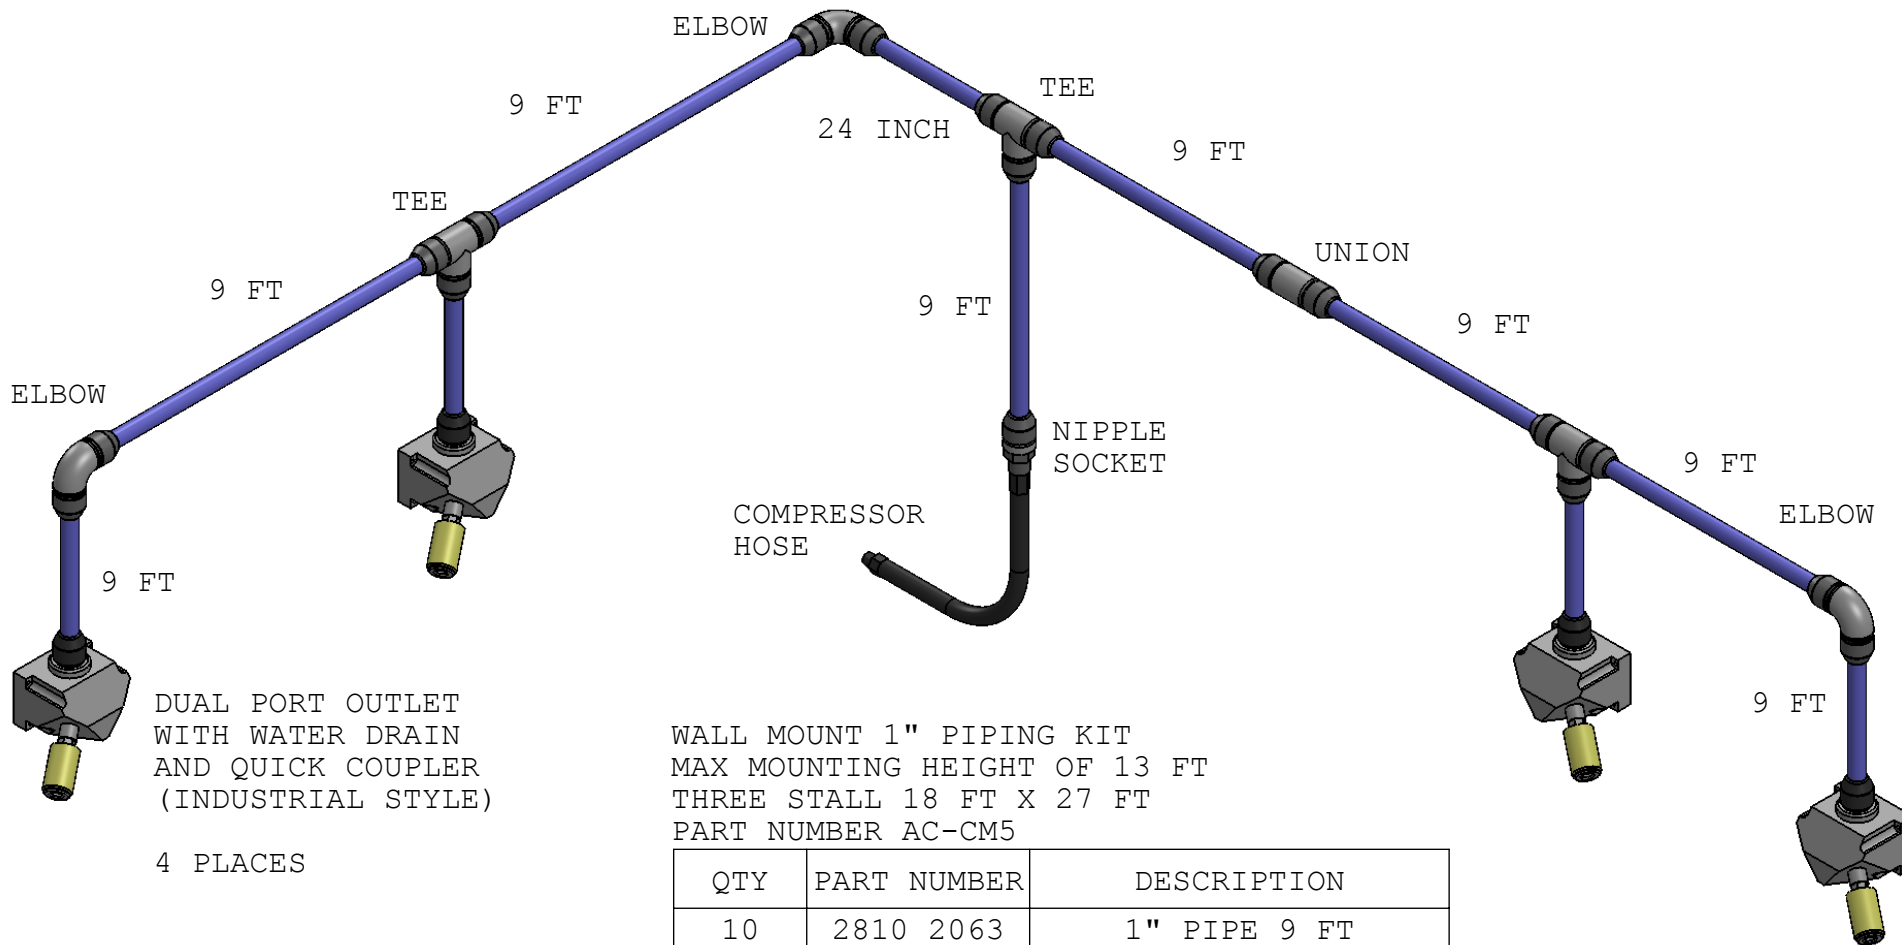

DUAL PORT OUTLET
WITH WATER DRAIN
AND QUICK COUPLER
(INDUSTRIAL STYLE)

4 PLACES

WALL MOUNT 1" PIPING KIT
MAX MOUNTING HEIGHT OF 13 FT
THREE STALL 18 FT X 27 FT
PART NUMBER AC-CM5

QTY	PART NUMBER	DESCRIPTION
10	2810 2063	1" PIPE 9 FT
1	2810 2064	1" PIPE 2 FT
3	2810 2003	1" ELBOW
3	2810 2005	1" TEE
1	2810 2003	1" UNION
21	2810 2122	1" PIPE MOUNT CLIP
1	2810 2118	1" NIPPLE X 3/4 MNPT
4	2810 2024	DUAL PORT OUTLET
1	50214	3/4 X 2 FOOT HOSE
4	D-2FM2-B	QUICK COUPLER
2	D-2M2	COUPLER NIPPLE MALE
2	D-2FF2	COUPLER NIPPLE FEMALE
4	50136	1/2 NPT HEX PLUG

ENGINEERED SPECIALTIES, LLC
RAPIDAIR PRODUCTS
WWW.RAPIDAIRPRODUCTS.COM
PH 800-954-3310
EMAIL: INFO@RAPIDAIRPRODUCTS.COM
3-2011