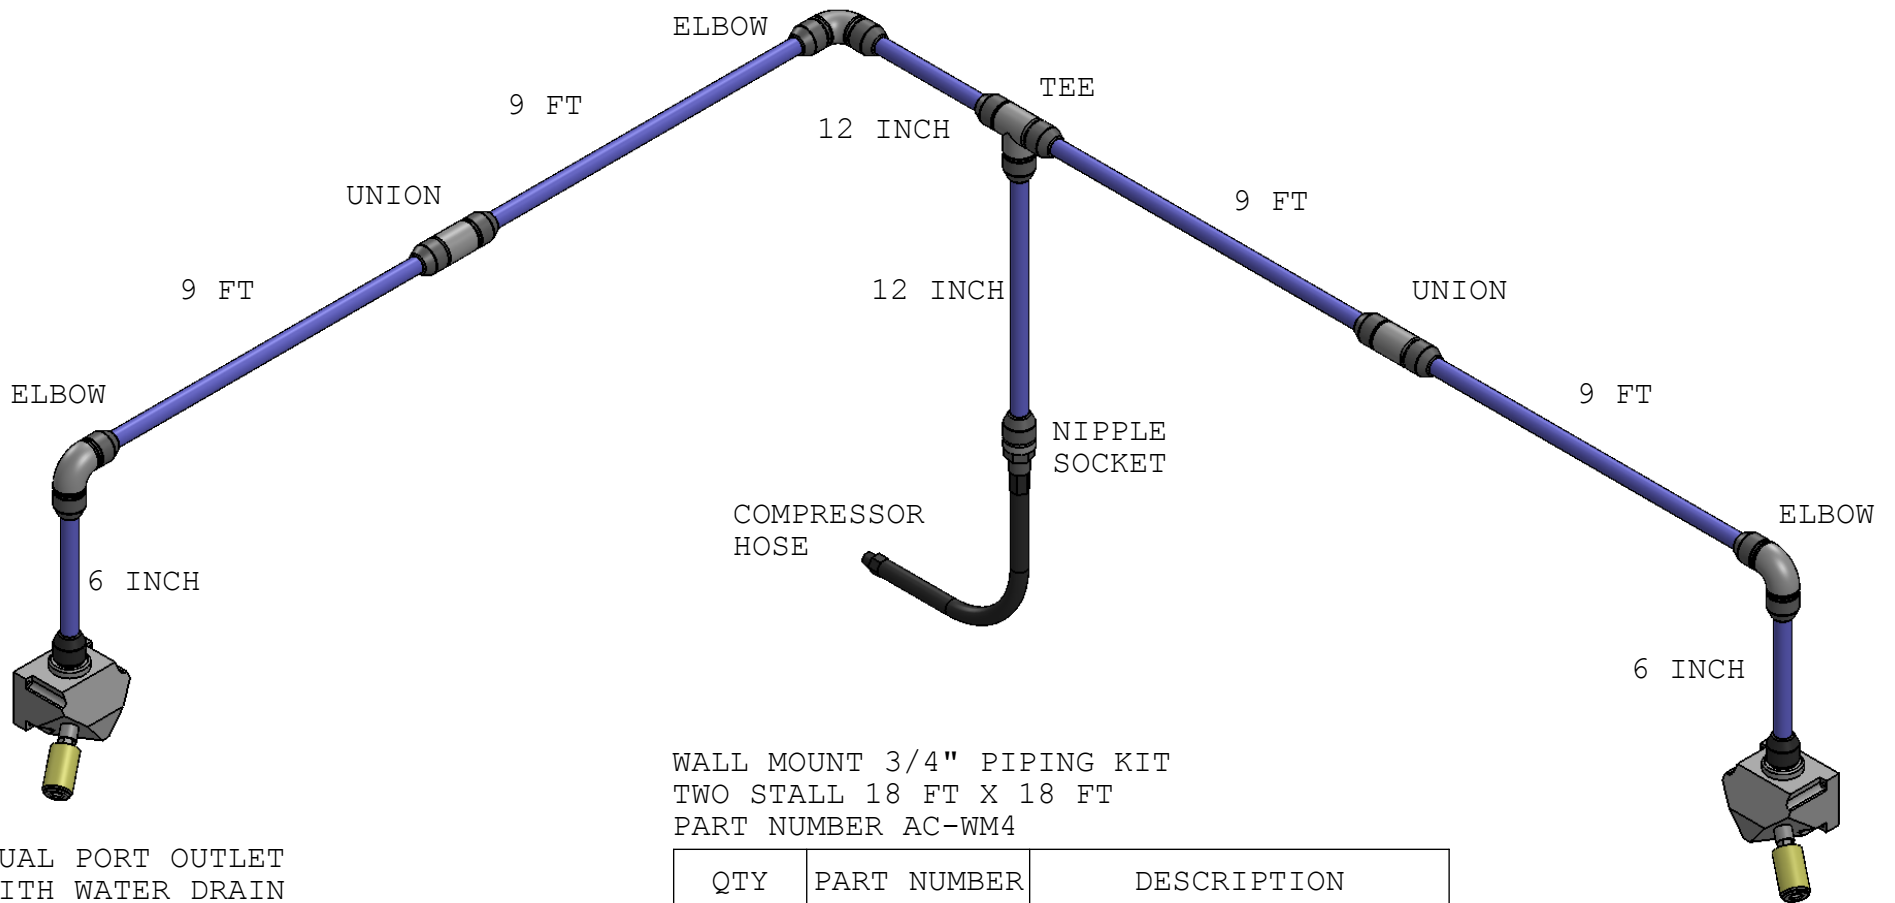

WALL MOUNT 3/4" PIPING KIT
TWO STALL 18 FT X 18 FT
PART NUMBER AC-WM4

DUAL PORT OUTLET
WITH WATER DRAIN
AND QUICK COUPLER
(INDUSTRIAL STYLE)

DUAL PORT OUTLET
WITH WATER DRAIN
AND QUICK COUPLER
(INDUSTRIAL STYLE)

QTY	PART NUMBER	DESCRIPTION
4	2810 1063	3/4 PIPE 9 FT
2	2810 1064	3/4 PIPE 2 FT
3	2810 1003	3/4 ELBOW
1	2810 1005	3/4 TEE
2	2810 1003	3/4 UNION
9	2810 1122	3/4 PIPE MOUNT CLIP
1	2810 1018	3/4 NIPPLE X 1/2 MNPT
2	2810 1024	DUAL PORT OUTLET
1	50212	1/2 X 2 FOOT HOSE
2	D-2FM2-B	QUICK COUPLER
1	D-2M2	COUPLER NIPPLE MALE
1	D-2FF2	COUPLER NIPPLE FEMALE
2	50136	1/2 NPT HEX PLUG

ENGINEERED SPECIALTIES, LLC
RAPIDAIR PRODUCTS
WWW.RAPIDAIRPRODUCTS.COM
PH 800-954-3310
EMAIL: INFO@RAPIDAIRPRODUCTS.COM
3-2011