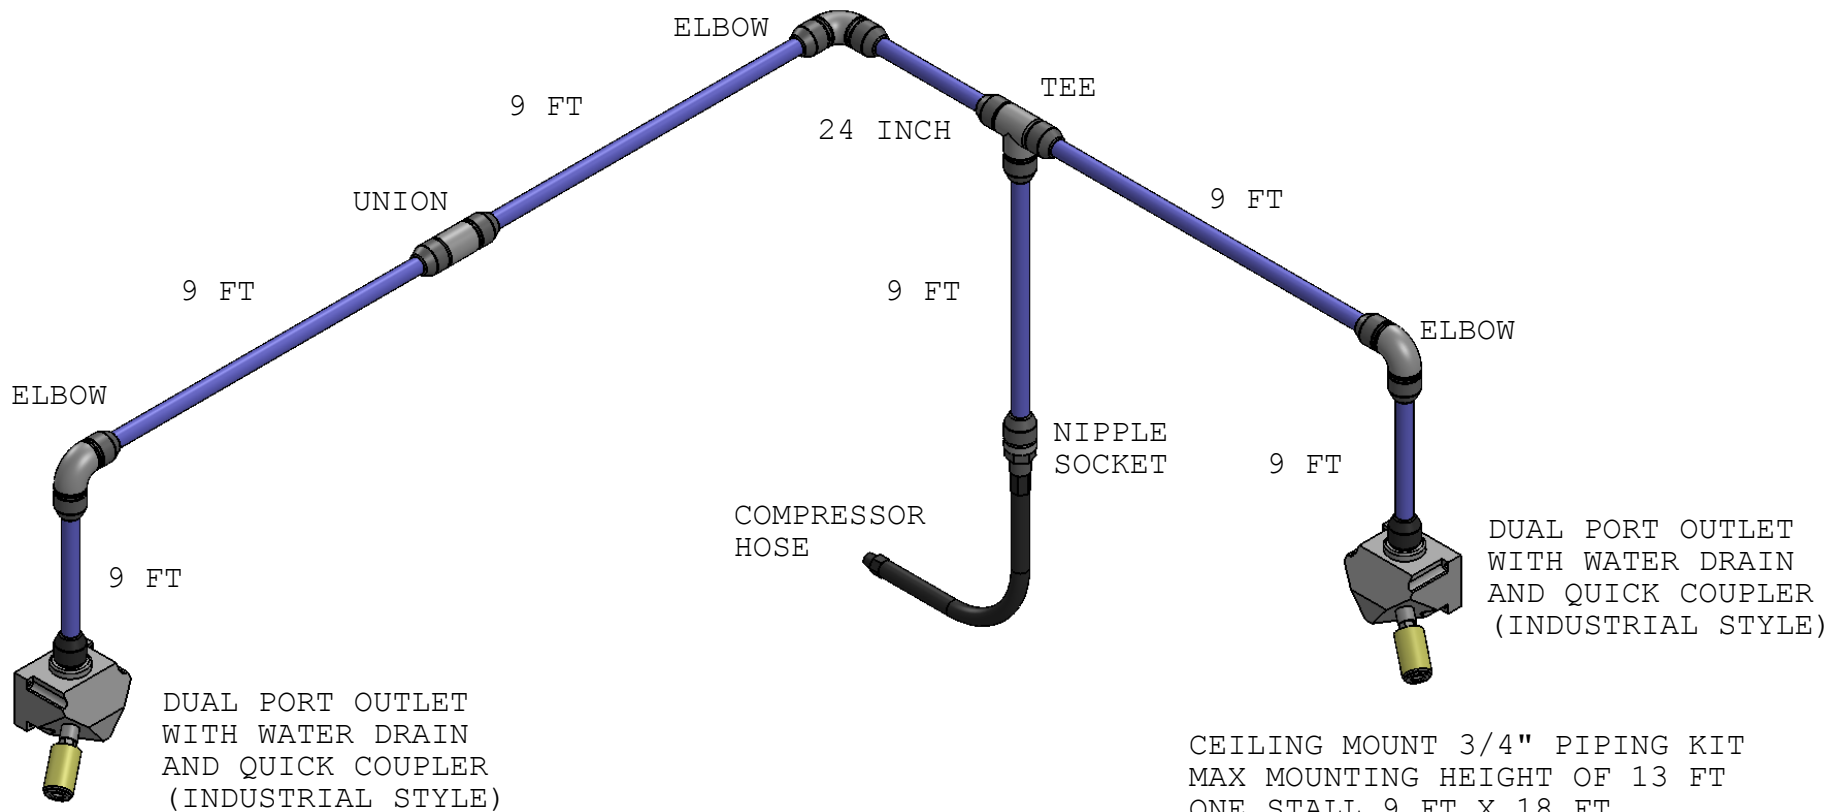

CEILING MOUNT 3/4" PIPING KIT
MAX MOUNTING HEIGHT OF 13 FT
ONE STALL 9 FT X 18 FT
PART NUMBER AC-CM1

QTY	PART NUMBER	DESCRIPTION
6	2810 1063	3/4 PIPE 9 FT
1	2810 1064	3/4 PIPE 2 FT
3	2810 1003	3/4 ELBOW
1	2810 1005	3/4 TEE
1	2810 1003	3/4 UNION
13	2810 1122	3/4 PIPE MOUNT CLIP
1	2810 1018	3/4 NIPPLE X 1/2 MNPT
2	2810 1024	DUAL PORT OUTLET
1	50212	1/2 X 2 FOOT HOSE
2	D-2FM2-B	QUICK COUPLER
1	D-2M2	COUPLER NIPPLE MALE
1	D-2FF2	COUPLER NIPPLE FEMALE
2	50136	1/2 NPT HEX PLUG

ENGINEERED SPECIALTIES, LLC
RAPIDAIR PRODUCTS
WWW.RAPIDAIRPRODUCTS.COM
PH 800-954-3310
EMAIL: INFO@RAPIDAIRPRODUCTS.COM
3-2011