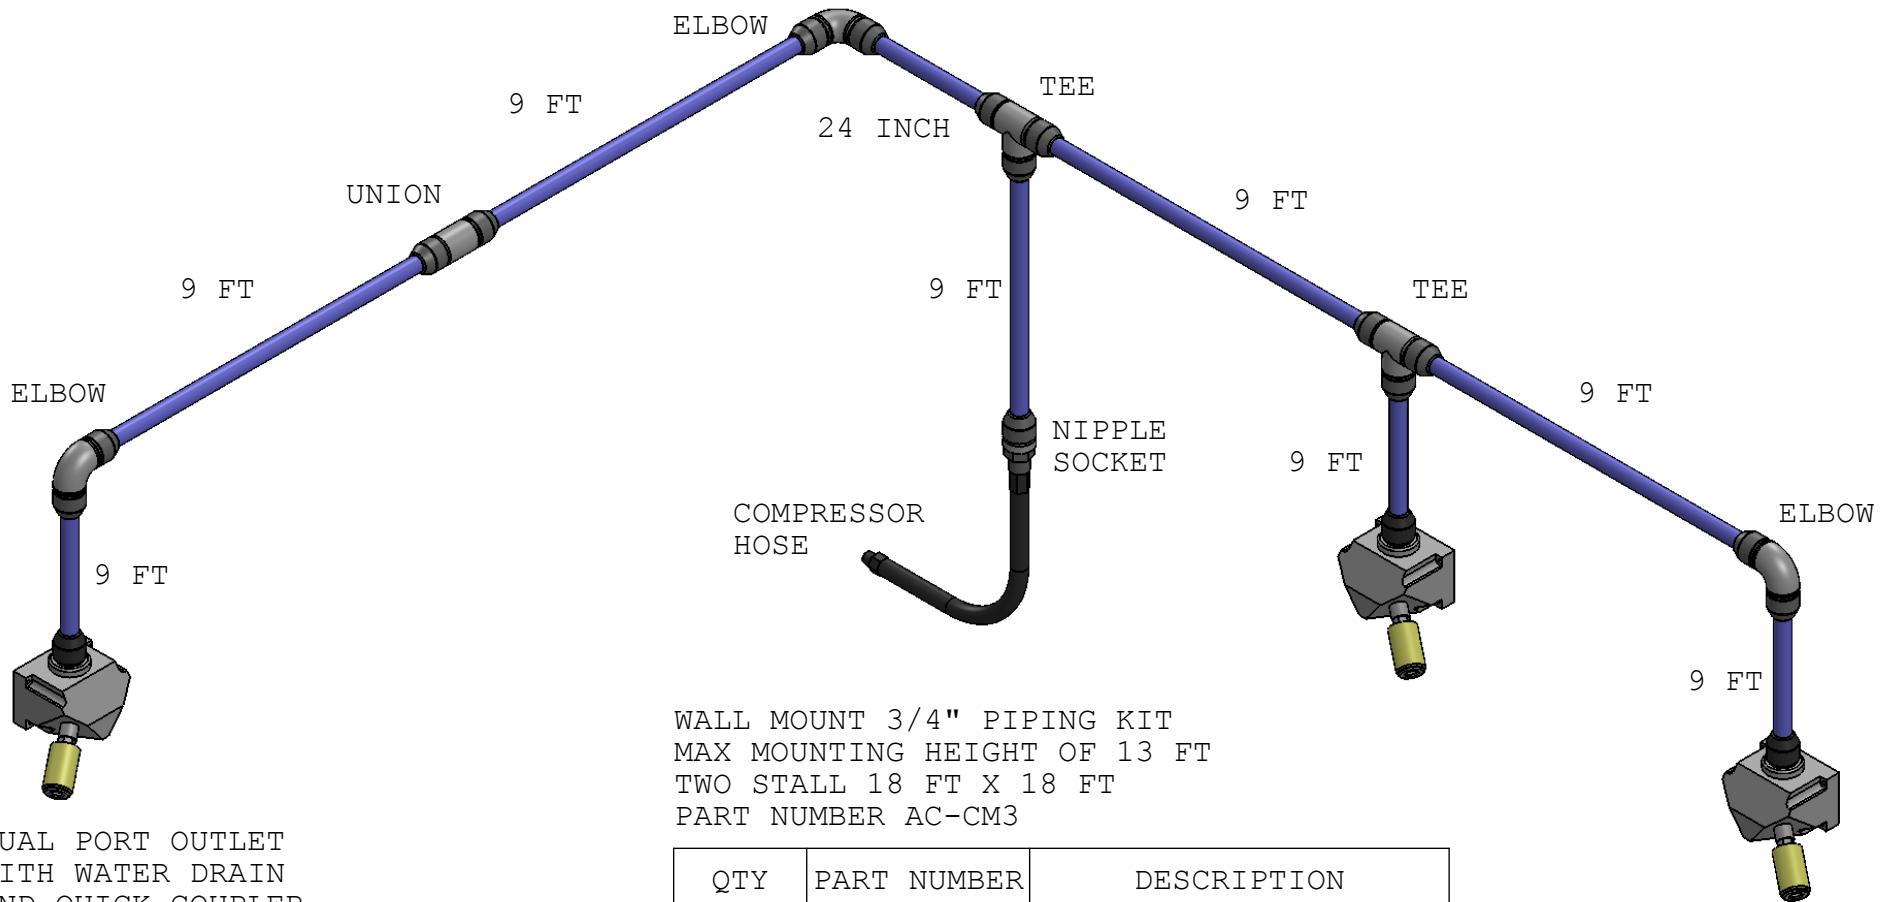

WALL MOUNT 3/4" PIPING KIT
MAX MOUNTING HEIGHT OF 13 FT
TWO STALL 18 FT X 18 FT
PART NUMBER AC-CM3

DUAL PORT OUTLET
WITH WATER DRAIN
AND QUICK COUPLER
(INDUSTRIAL STYLE)

3 PLACES

QTY	PART NUMBER	DESCRIPTION
8	2810 1063	3/4 PIPE 9 FT
1	2810 1064	3/4 PIPE 2 FT
3	2810 1003	3/4 ELBOW
2	2810 1005	3/4 TEE
1	2810 1003	3/4 UNION
17	2810 1122	3/4 PIPE MOUNT CLIP
1	2810 1018	3/4 NIPPLE X 1/2 MNPT
3	2810 1024	DUAL PORT OUTLET
1	50212	1/2 X 2 FOOT HOSE
3	D-2FM2-B	QUICK COUPLER
1	D-2M2	COUPLER NIPPLE MALE
1	D-2FF2	COUPLER NIPPLE FEMALE
3	50136	1/2 NPT HEX PLUG

ENGINEERED SPECIALTIES, LLC
RAPIDAIR PRODUCTS
WWW.RAPIDAIRPRODUCTS.COM
PH 800-954-3310
EMAIL: INFO@RAPIDAIRPRODUCTS.COM
3-2011