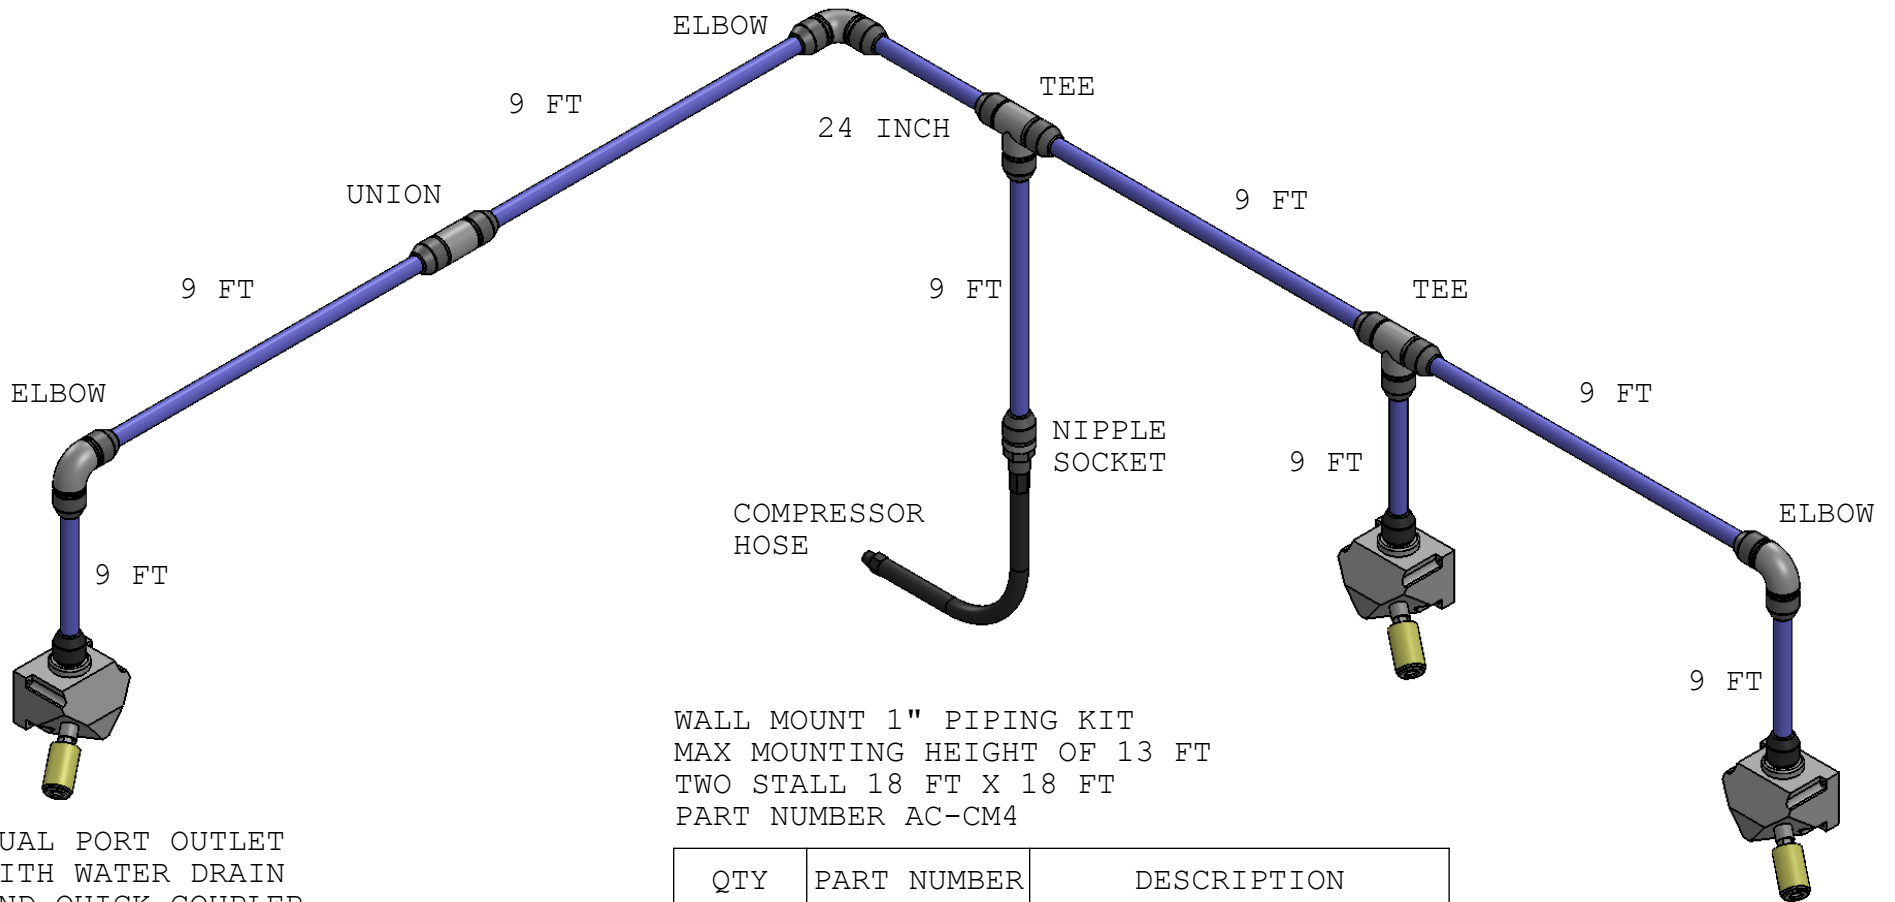

WALL MOUNT 1" PIPING KIT
MAX MOUNTING HEIGHT OF 13 FT
TWO STALL 18 FT X 18 FT
PART NUMBER AC-CM4

DUAL PORT OUTLET
WITH WATER DRAIN
AND QUICK COUPLER
(INDUSTRIAL STYLE)

3 PLACES

QTY	PART NUMBER	DESCRIPTION
8	2810 2063	1" PIPE 9 FT
1	2810 2064	1" PIPE 2 FT
3	2810 2003	1" ELBOW
2	2810 2005	1" TEE
1	2810 2003	1" UNION
17	2810 2122	1" PIPE MOUNT CLIP
1	2810 2118	1" NIPPLE X 3/4 MNPT
3	2810 2024	DUAL PORT OUTLET
1	50214	3/4 X 2 FOOT HOSE
3	D-2FM2-B	QUICK COUPLER
1	D-2M2	COUPLER NIPPLE MALE
1	D-2FF2	COUPLER NIPPLE FEMALE
3	50136	1/2 NPT HEX PLUG

ENGINEERED SPECIALTIES, LLC
RAPIDAIR PRODUCTS
WWW.RAPIDAIRPRODUCTS.COM
PH 800-954-3310
EMAIL: INFO@RAPIDAIRPRODUCTS.COM
3-2011