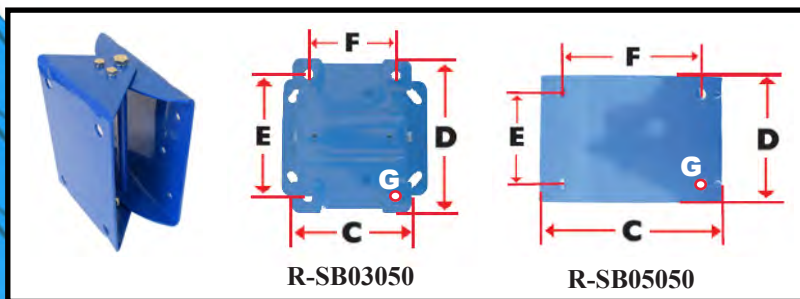

Optional R-SB03050 swivel for R-03050 reel
Optional R-SB05050 swivel for the R-05050 and R-03075

PART #	C	D	E	F	G (Hole Ø)
R-SB03050	5.625"	7.25"	5.75"	4.00"	.50"
R-SB05050	8.00"	5.50"	4.00"	6.00"	.50"