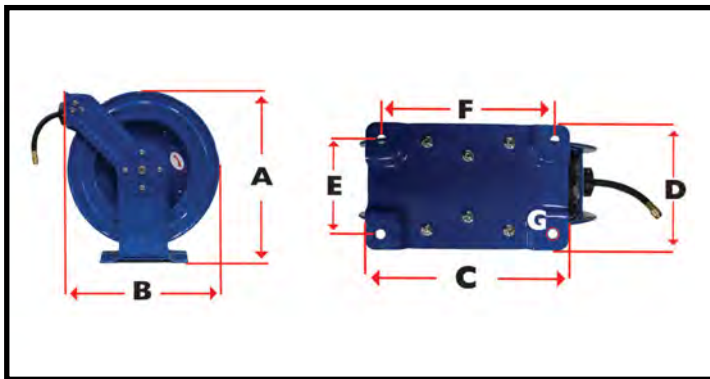

### Robust Construction:

All steel construction, dual arm mounting with stamped reinforcing ribs, powder coat finish

### Versatile Mounting:

Adjustable guide arm, hose reel can be installed on wall or ceiling

### Specs:

- 8 position ratchet gear locks hose when pulled out of reel
- Spring return drive, automatically rewinds the hose
- Premium quality, Made in Germany rubber air hose, 300 psi rated

PART #	HOSE I.D.	HOSE LENGTH	HOSE END NPT	INLET SIZE NPT	WEIGHT
R-03050	3/8"	50FT	1/4 MALE	1/2 FEMALE	36 LBS
R-03075	3/8"	75FT	1/4 MALE	1/2 FEMALE	45 LBS
R-05050	1/2"	50FT	1/2 MALE	1/2 FEMALE	52 LBS

PART #	C	D	E	F	G (Hole Ø)
R-SB03050	5.625"	7.25"	5.75"	4.00"	.50"
R-SB05050	8.00"	5.50"	4.00"	6.00"	.50"

PART #	HOSE I.D.	HOSE LENGTH	HOSE END NPT	INLET SIZE NPT	WEIGHT
R-05100	1/2	100 FT	1/2 MALE	1/2 FEMALE	82 LBS