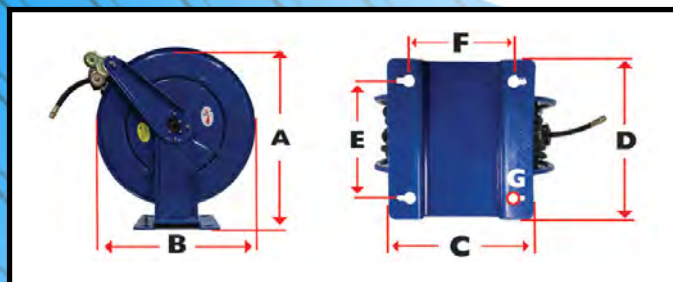

### Versatile Mounting:

Adjustable guide arm, hose reel can be installed on wall or ceiling

### Specs:

- 8 position ratchet gear locks hose when pulled out of reel
- Spring return drive, automatically rewinds the hose
- Premium quality, Made in Germany rubber air hose, 300 psi rated

PART #	HOSE I.D.	HOSE LENGTH	HOSE END NPT	INLET SIZE NPT	WEIGHT
R-03050	3/8"	50FT	1/4 MALE	1/2 FEMALE	36 LBS
R-03075	3/8"	75FT	1/4 MALE	1/2 FEMALE	45 LBS
R-05050	1/2"	50FT	1/2 MALE	1/2 FEMALE	52 LBS

PART #	A	B	C	D	E	F	G (Hole Ø)
R-03050	20.00"	17.50"	8.75"	5.75"	4.50"	7.50"	.50"
R-03075	22.00"	20.00"	11.63"	7.00"	5.25"	10.00"	.50"
R-05050	22.00"	20.00"	11.63"	7.00"	5.25"	10.00"	.50"

Optional R-SB03050 swivel for R-03050 reel  
Optional R-SB05050 swivel for the R-05050 and R-03075

PART #	C	D	E	F	G (Hole Ø)
R-SB03050	5.625"	7.25"	5.75"	4.00"	.50"
R-SB05050	8.00"	5.50"	4.00"	6.00"	.50"

PART #	HOSE I.D.	HOSE LENGTH	HOSE END NPT	INLET SIZE NPT	WEIGHT
R-05100	1/2	100 FT	1/2 MALE	1/2 FEMALE	82 LBS